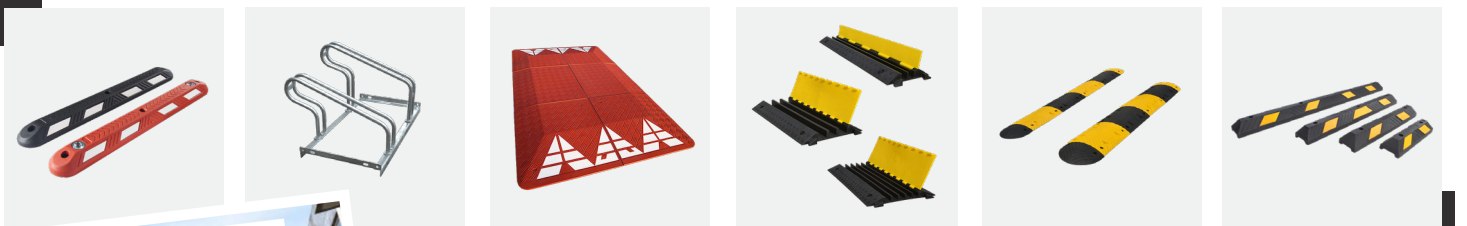

YOU MAY ALSO BE INTERESTED IN

88 Yongchuan road,
266041 Qingdao, CHINA

contact@sinoconcept.co.uk
www.sinoconcept.co.uk