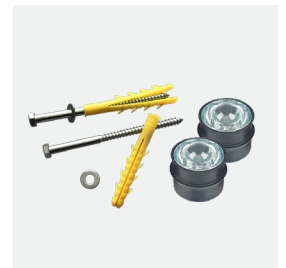

CYCLE LANE DELINEATORS

ECO

PREMIUM

COMPANY NAME OR LOGO

GLASS BEADS TAPES

HEAVY-DUTY HARDWARE

IMPORTANT: OUR PRODUCTS ARE MADE OF PREMIUM RECYCLED RUBBER WITHOUT ANY TOXIC SMELL.

SINO CONCEPT FACTORY

88 Yongchuan road,
266041 Qingdao, CHINA

contact@sinoconcept.co.uk
www.sinoconcept.co.uk

Advantages +

MOLDED-IN RED RUBBER

The product won't crack or chip and the red colour will not fade.

AVAILABLE IN BLACK

Other colours on request.

EMBEDDED GLASS BEAD REFLECTIVE TAPES

Thick and resistant, several colours available.

360° SOLID GLASS ROAD STUD (PREMIUM VERSION)

Increases visibility and safety at night.

HEAVY-DUTY HARDWARE

Maintains the device safely fixed to the road.

CUSTOM-MADE PACKING

Makes the storage and the delivery to your clients easier.

PRODUCTS	TYPES	OVERALL DIMENSIONS	MOUNTING HARDWARE
	Eco	Length: 1000 mm (40") Width: 130 mm (5") Height: 50 mm (2")	Lag bolt: M12 x 150 mm (M12 x 6") Anchors: Ø 16 x 140 mm (Ø 0.6" x 5.5")
	Premium	Stud: Ø 50 mm (Ø 2") - for premium version only	