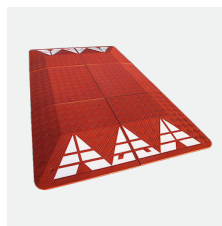

YOU MAY ALSO BE INTERESTED IN

88 Yongchuan road,
266041 Qingdao, CHINA

contact@sinoconcept.co.uk
www.sinoconcept.co.uk