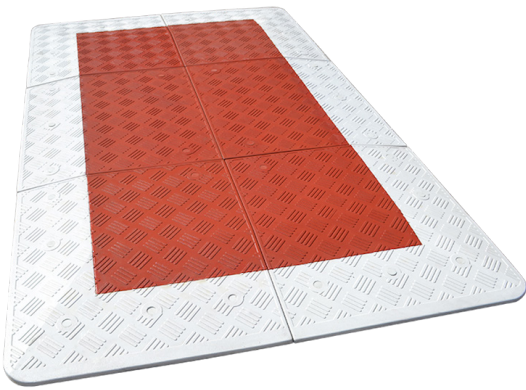

SPEED CUSHIONS - BELGIUM

2 METERS

3 METERS

SKIDPROOF SURFACE

MOLDED-IN WHITE RUBBER

BELGIAN STANDARDS

IMPORTANT: OUR PRODUCTS ARE MADE OF PREMIUM RECYCLED RUBBER WITHOUT ANY TOXIC SMELL.

88 Yongchuan road,
266041 Qingdao, CHINA

contact@sinoconcept.co.uk
www.sinoconcept.co.uk

Advantages +

SKIDPROOF SURFACE

Fitted with an anti-slip patterned surface for better grip.

AVAILABLE IN BLACK

Other colours on request.

MOLDED-IN WHITE RUBBER

The product won't crack or chip and the white colour will not change.

HEAVY-DUTY HARDWARE

Maintains the device safely fixed to the road.

CUSTOM-MADE PACKING

Makes the storage and the delivery to your clients easier.

PRODUCTS	TYPES	OVERALL DIMENSIONS	MOUNTING HARDWARE
	4 parts (2 right corners + 2 left corners)	Length: 2000 mm (79") Width: 1800 mm (71") Height: 65 mm (2.56")	Lag bolts: M12 x 150 mm (M12 x 6")
	6 parts (2 right corners + 2 left corners + 2 middle parts)	Length: 3000 mm (118") Width: 1800 mm (71") Height: 65 mm (2.56")	Anchors: Ø 16 x 140 mm (Ø 0.6" x 5.5")