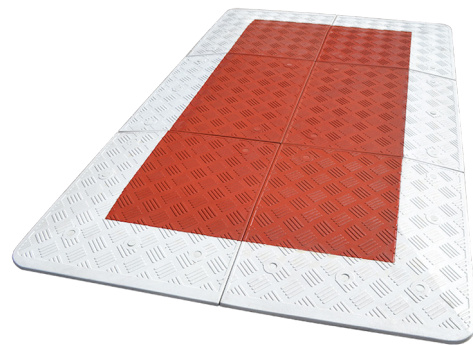

SPEED CUSHIONS - BELGIUM

2 METERS

3 METERS

SKIDPROOF SURFACE

MOLDED-IN WHITE RUBBER

BELGIAN STANDARDS

IMPORTANT: OUR PRODUCTS ARE MADE OF PREMIUM RECYCLED RUBBER WITHOUT ANY TOXIC SMELL.

88 Yongchuan road,
266041 Qingdao, CHINA

contact@sinoconcept.co.uk
www.sinoconcept.co.uk

Advantages +

SKIDPROOF SURFACE

Fitted with an anti-slip patterned surface for better grip.

AVAILABLE IN BLACK

Other colours on request.

MOLDED-IN WHITE RUBBER

The product won't crack or chip and the white colour will not change.

HEAVY-DUTY HARDWARE

Maintains the device safely fixed to the road.

CUSTOM-MADE PACKING

Makes the storage and the delivery to your clients easier.

PRODUCTS	TYPES	OVERALL DIMENSIONS	MOUNTING HARDWARE
	4 parts (2 right corners + 2 left corners)	Length: 2000 mm (79") Width: 1800 mm (71") Height: 65 mm (2.56")	Lag bolts: M12 x 150 mm (M12 x 6")
	6 parts (2 right corners + 2 left corners + 2 middle parts)	Length: 3000 mm (118") Width: 1800 mm (71") Height: 65 mm (2.56")	Anchors: Ø 16 x 140 mm (Ø 0.6" x 5.5")