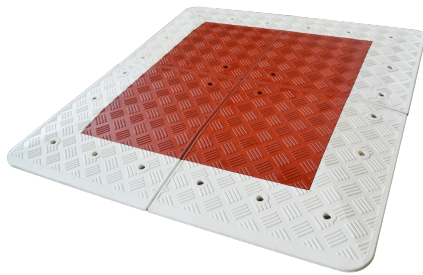

SPEED CUSHIONS - BELGIUM

2 METERS

3 METERS

SKIDPROOF SURFACE

MOLDED-IN WHITE RUBBER

BELGIAN STANDARDS

IMPORTANT: OUR PRODUCTS ARE MADE OF PREMIUM RECYCLED RUBBER WITHOUT ANY TOXIC SMELL.

88 Yongchuan road,
266041 Qingdao, CHINA

contact@sinoconcept.co.uk
www.sinoconcept.co.uk

Advantages +

SKIDPROOF SURFACE

Fitted with an anti-slip patterned surface for better grip.

AVAILABLE IN BLACK

Other colours on request.

MOLDED-IN WHITE RUBBER

The product won't crack or chip and the white colour will not change.

HEAVY-DUTY HARDWARE

Maintains the device safely fixed to the road.

CUSTOM-MADE PACKING

Makes the storage and the delivery to your clients easier.

PRODUCTS	TYPES	OVERALL DIMENSIONS	MOUNTING HARDWARE
	4 parts (2 right corners + 2 left corners)	Length: 2000 mm (79") Width: 1800 mm (71") Height: 65 mm (2.56")	Lag bolts: M12 x 150 mm (M12 x 6")
	6 parts (2 right corners + 2 left corners + 2 middle parts)	Length: 3000 mm (118") Width: 1800 mm (71") Height: 65 mm (2.56")	Anchors: Ø 16 x 140 mm (Ø 0.6" x 5.5")