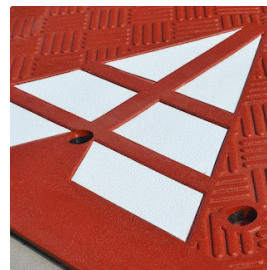

# SPEED CUSHIONS - EUROPE

2 METERS

3 METERS

SKIDPROOF SURFACE

GLASS BEADS TAPES

EUROPEAN STANDARDS

**IMPORTANT: OUR PRODUCTS ARE MADE OF PREMIUM RECYCLED RUBBER WITHOUT ANY TOXIC SMELL.**

88 Yongchuan road,  
266041 Qingdao, CHINA

## EMBEDDED GLASS BEAD REFLECTIVE TAPES

Thick and resistant, several colours available.