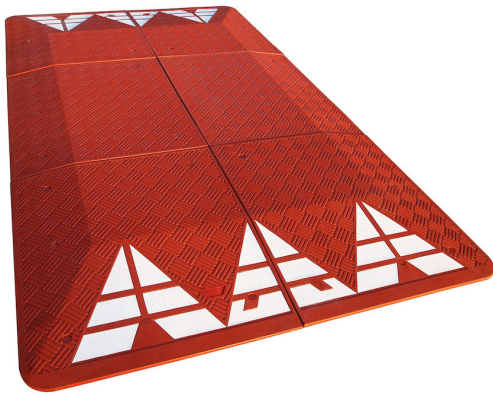

# SPEED CUSHIONS - EUROPE

2 METERS

3 METERS

SKIDPROOF SURFACE

GLASS BEADS TAPES

EUROPEAN STANDARDS

**IMPORTANT: OUR PRODUCTS ARE MADE OF PREMIUM RECYCLED RUBBER WITHOUT ANY TOXIC SMELL.**

88 Yongchuan road,  
266041 Qingdao, CHINA

## SKIDPROOF SURFACE

Fitted with an anti-slip patterned surface for better grip.

## EMBEDDED GLASS BEAD REFLECTIVE TAPES

Thick and resistant, several colours available.