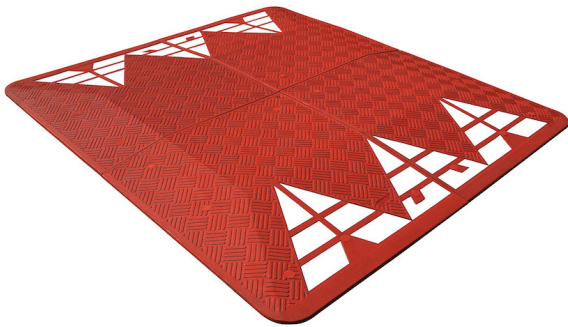

# SPEED CUSHIONS - EUROPE

2 METERS

3 METERS

SKIDPROOF SURFACE

GLASS BEADS TAPES

EUROPEAN STANDARDS

**IMPORTANT: OUR PRODUCTS ARE MADE OF PREMIUM RECYCLED RUBBER WITHOUT ANY TOXIC SMELL.**

88 Yongchuan road,  
266041 Qingdao, CHINA

## SKIDPROOF SURFACE

Fitted with an anti-slip patterned surface for better grip.