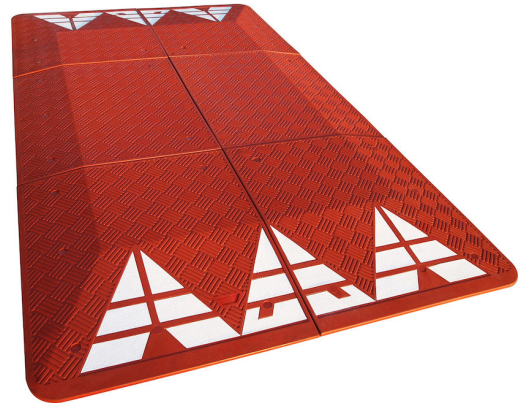

# SPEED CUSHIONS - EUROPE

2 METERS

3 METERS

SKIDPROOF SURFACE

GLASS BEADS TAPES

EUROPEAN STANDARDS

**IMPORTANT: OUR PRODUCTS ARE MADE OF PREMIUM RECYCLED RUBBER WITHOUT ANY TOXIC SMELL.**

88 Yongchuan road,  
266041 Qingdao, CHINA

## SKIDPROOF SURFACE

Fitted with an anti-slip patterned surface for better grip.

## EMBEDDED GLASS BEAD REFLECTIVE TAPES

Thick and resistant, several colours available.