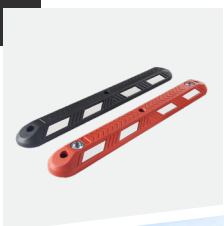

YOU MAY ALSO BE INTERESTED IN

88 Yongchuan road,
266041 Qingdao, CHINA

contact@sinoconcept.co.uk
www.sinoconcept.co.uk