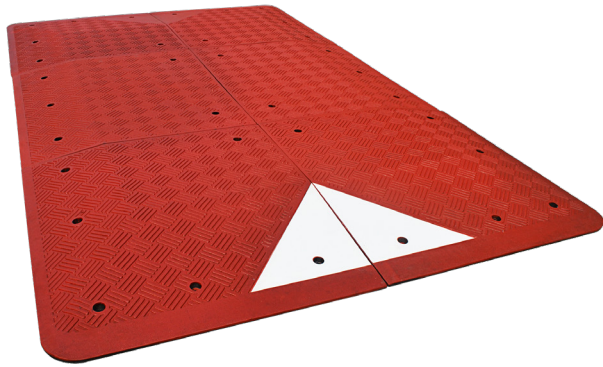

SPEED CUSHIONS - UK

2 METERS

3 METERS

SKIDPROOF SURFACE

GLASS BEADS TAPES

UK STANDARDS

IMPORTANT: OUR PRODUCTS ARE MADE OF PREMIUM RECYCLED RUBBER WITHOUT ANY TOXIC SMELL.

88 Yongchuan road,
266041 Qingdao, CHINA

contact@sinoconcept.co.uk
www.sinoconcept.co.uk

Advantages +

SKIDPROOF SURFACE

Fitted with an anti-slip patterned surface for better grip.

AVAILABLE IN BLACK

Other colours on request.

EMBEDDED GLASS BEAD REFLECTIVE TAPES

Thick and resistant, several colours available.

HEAVY-DUTY HARDWARE

Maintains the device safely fixed to the road.

CUSTOM-MADE PACKING

Makes the storage and the delivery to your clients easier.

PRODUCTS	TYPES	OVERALL DIMENSIONS	MOUNTING HARDWARE
	4 parts (2 right corners + 2 left corners)	Length: 2000 mm (79") Width: 1800 mm (71") Height: 65 mm (2.56")	Lag bolts: M12 x 150 mm (M12 x 6")
	6 parts (2 right corners + 2 left corners + 2 middle parts)	Length: 3000 mm (118") Width: 1800 mm (71") Height: 65 mm (2.56")	Anchors: Ø 16 x 140 mm (Ø 0.6" x 5.5")