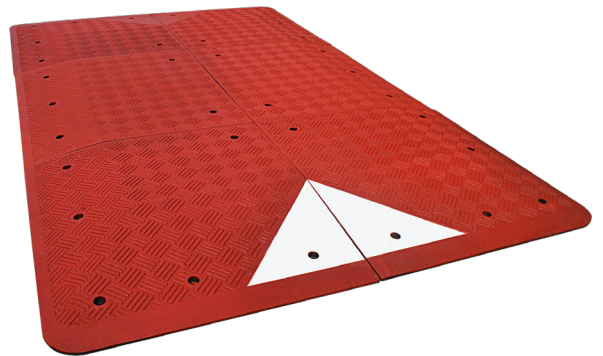

SPEED CUSHIONS - UK

2 METERS

3 METERS

SKIDPROOF SURFACE

GLASS BEADS TAPES

UK STANDARDS

IMPORTANT: OUR PRODUCTS ARE MADE OF PREMIUM RECYCLED RUBBER WITHOUT ANY TOXIC SMELL.

88 Yongchuan road,
266041 Qingdao, CHINA

contact@sinoconcept.co.uk
www.sinoconcept.co.uk

Advantages +

SKIDPROOF SURFACE

Fitted with an anti-slip patterned surface for better grip.

AVAILABLE IN BLACK

Other colours on request.

EMBEDDED GLASS BEAD REFLECTIVE TAPES

Thick and resistant, several colours available.

HEAVY-DUTY HARDWARE

Maintains the device safely fixed to the road.

CUSTOM-MADE PACKING

Makes the storage and the delivery to your clients easier.

PRODUCTS	TYPES	OVERALL DIMENSIONS	MOUNTING HARDWARE
	4 parts (2 right corners + 2 left corners)	Length: 2000 mm (79") Width: 1800 mm (71") Height: 65 mm (2.56")	Lag bolts: M12 x 150 mm (M12 x 6")
	6 parts (2 right corners + 2 left corners + 2 middle parts)	Length: 3000 mm (118") Width: 1800 mm (71") Height: 65 mm (2.56")	Anchors: Ø 16 x 140 mm (Ø 0.6" x 5.5")