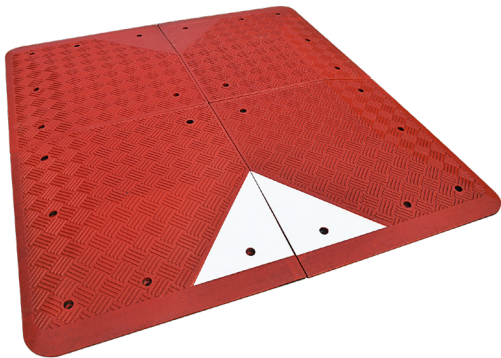

SPEED CUSHIONS - UK

2 METERS

3 METERS

SKIDPROOF SURFACE

GLASS BEADS TAPES

UK STANDARDS

IMPORTANT: OUR PRODUCTS ARE MADE OF PREMIUM RECYCLED RUBBER WITHOUT ANY TOXIC SMELL.

88 Yongchuan road,
266041 Qingdao, CHINA

contact@sinoconcept.co.uk
www.sinoconcept.co.uk

Advantages +

SKIDPROOF SURFACE

Fitted with an anti-slip patterned surface for better grip.

AVAILABLE IN BLACK

Other colours on request.

EMBEDDED GLASS BEAD REFLECTIVE TAPES

Thick and resistant, several colours available.

HEAVY-DUTY HARDWARE

Maintains the device safely fixed to the road.

CUSTOM-MADE PACKING

Makes the storage and the delivery to your clients easier.

PRODUCTS	TYPES	OVERALL DIMENSIONS	MOUNTING HARDWARE
	4 parts (2 right corners + 2 left corners)	Length: 2000 mm (79") Width: 1800 mm (71") Height: 65 mm (2.56")	Lag bolts: M12 x 150 mm (M12 x 6")
	6 parts (2 right corners + 2 left corners + 2 middle parts)	Length: 3000 mm (118") Width: 1800 mm (71") Height: 65 mm (2.56")	Anchors: Ø 16 x 140 mm (Ø 0.6" x 5.5")